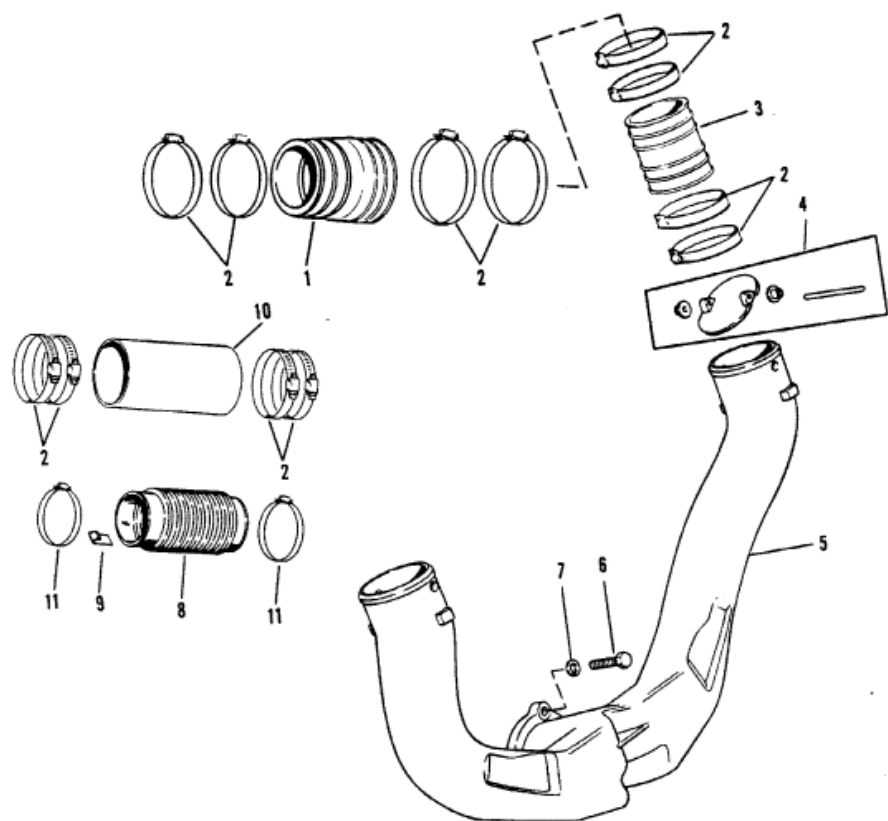

EXHAUST PIPE KIT

Parts List

Ref	Class	Part	Description	Qty	Comment	Footnote
-		44266A 6	EXHAUST PIPE KIT	1		
1	32	44348T	EXHAUST TUBE	2		
2	54	815504372	CLAMP	16		
3	32	14358T	EXHAUST TUBE	2		
4		14348A 1	WATER SHUTTER	1		
5		44266T 1	EXHAUST PIPE	1		
6	10	58640	SCREW (1-1/4")	4		
7	13	41471	LOCKWASHER	4		
8		18654A 1	EXHAUST BELLOWS	1		
8		78458A 1	EXHAUST TUBE	1		
9	54	86049	GROUNDING CLIP	2		
10	32	48659 8	EXHAUST HOSE	2		
11	54	815504348	CLAMP	2		